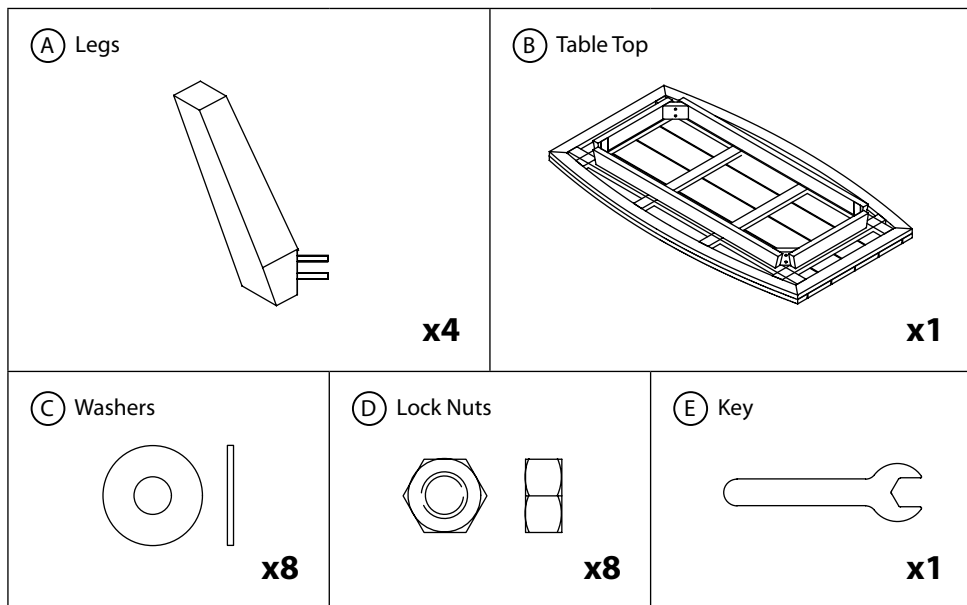

KETTLER

130x74cm Cora Coffee Table

HUC31553

IMPORTANT

PLEASE KEEP THIS BOOKLET FOR FUTURE REFERENCE.
THIS IS IMPORTANT INFORMATION REGARDING THE
USE AND CARE OF YOUR GARDEN FURNITURE.

ASSEMBLY
TIME

PERSONS
REQUIRED

Assembly

Do not discard any of the packaging until you have checked that you have all the parts and the pack of fixings.

Helpful advice before you begin:

1. We suggest you spend a short time reading through this leaflet and then follow the simple step by step instructions.
2. Do not discard any of the packaging until you have checked that you have all the parts and the pack of fittings.
3. Assemble this product on a soft surface.
4. To ensure an easier assembly, we strongly advise that all fittings are only finger tightened during initial assembly. Only upon completion of the assembly should all fixing points be fully tightened.
5. Keep fittings out of children's reach.
6. Do not use any other tools other than those recommended to build this product.
7. Please do not use substitute parts. Use only additional or replacement parts supplied by Kettler.
8. In the unlikely event that this product has missing or damaged parts, please visit our website www.kettler.co.uk