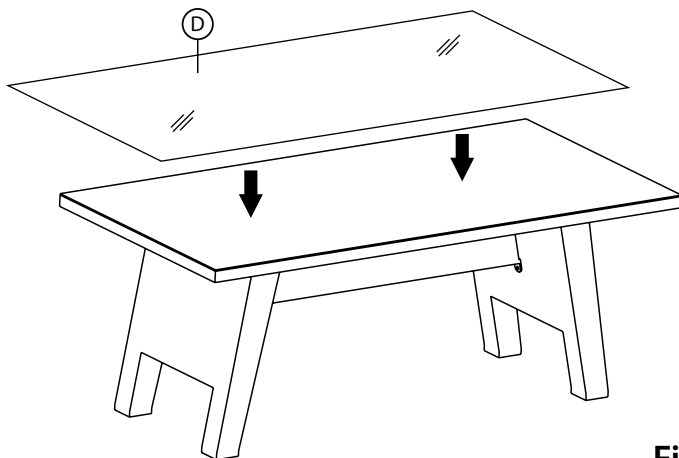

Assembly / Spare Parts

3

Finished

Bolt Pack
SPGBP-0194415