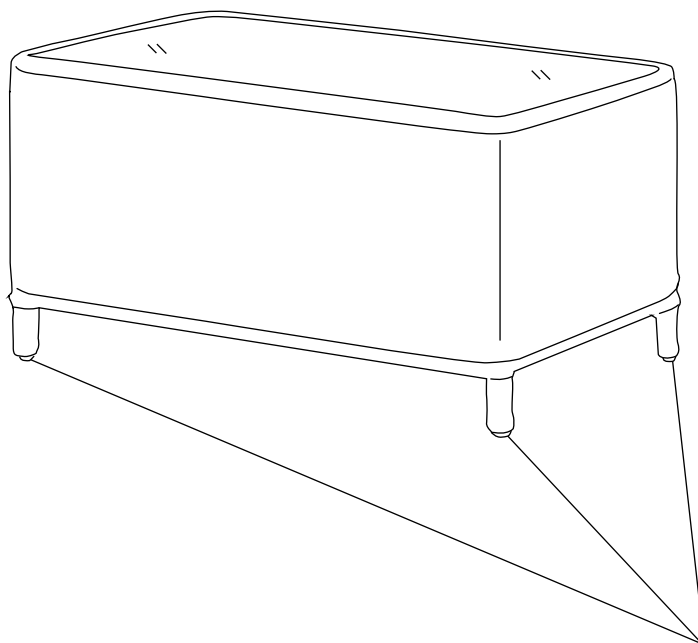

Spare Parts

Foot Caps
SPGFC-0195524-6009

For further information and spare parts visit our website www.kettler.co.uk/shop