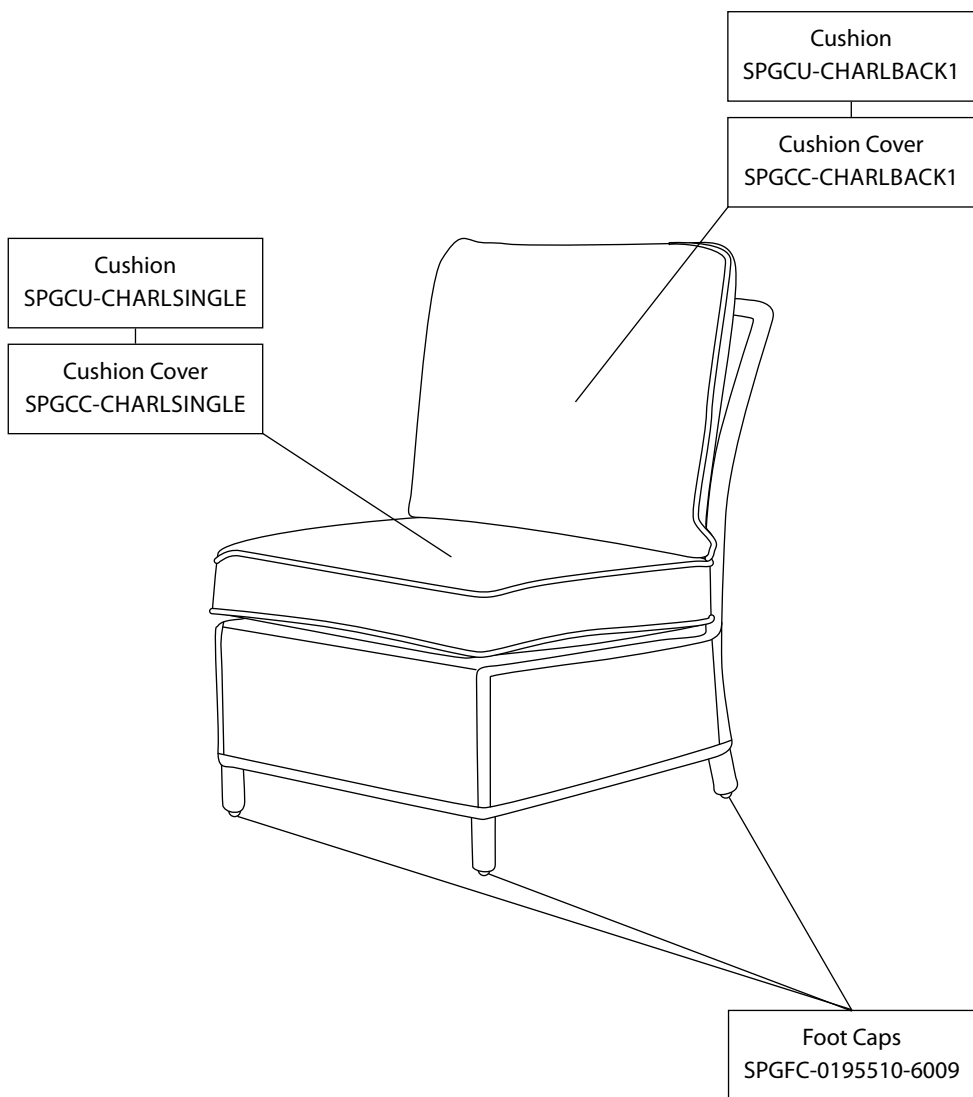

Spare Parts