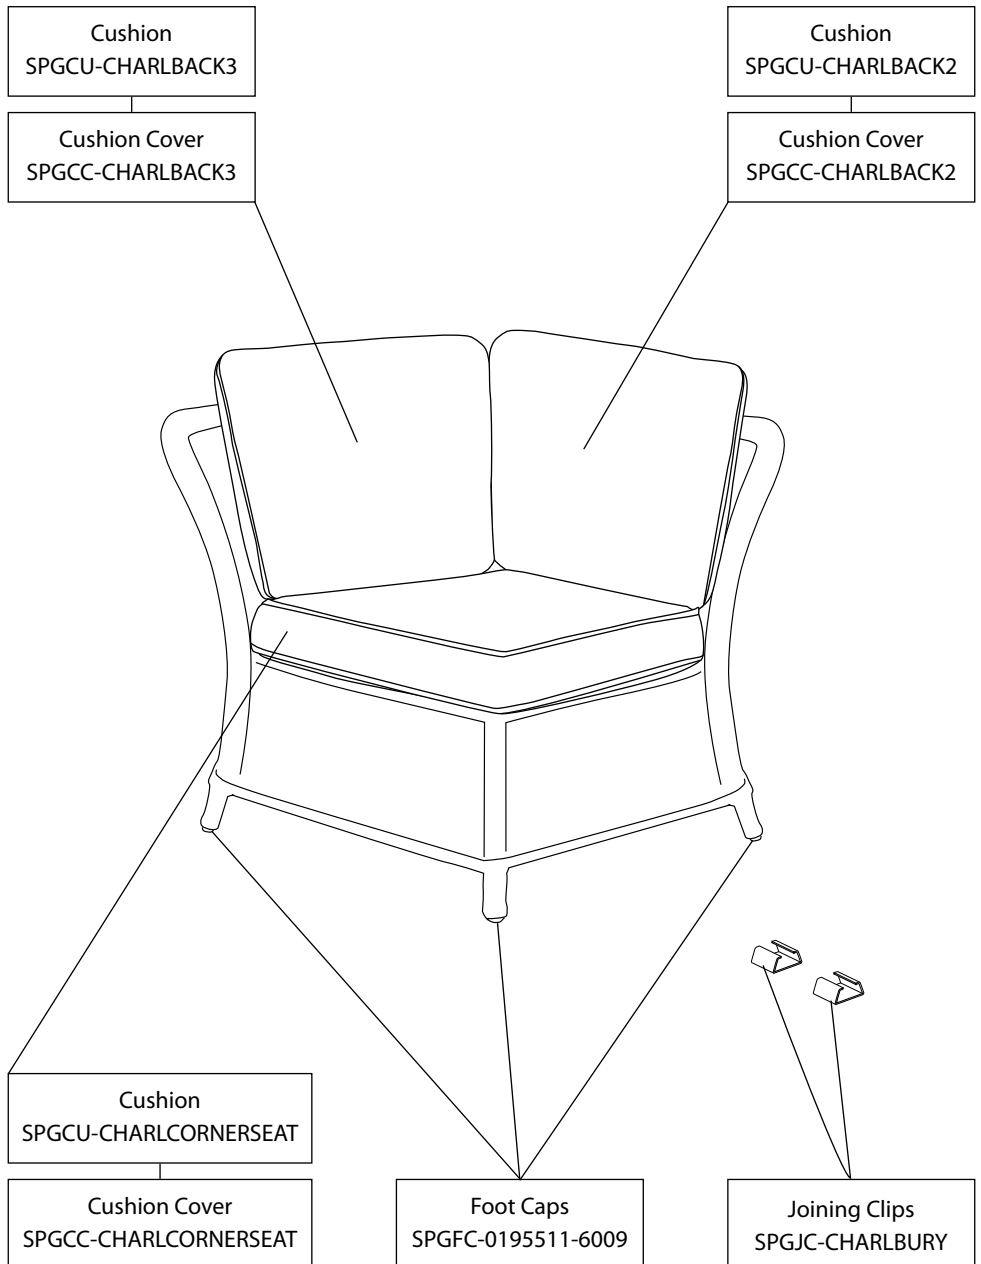

Spare Parts