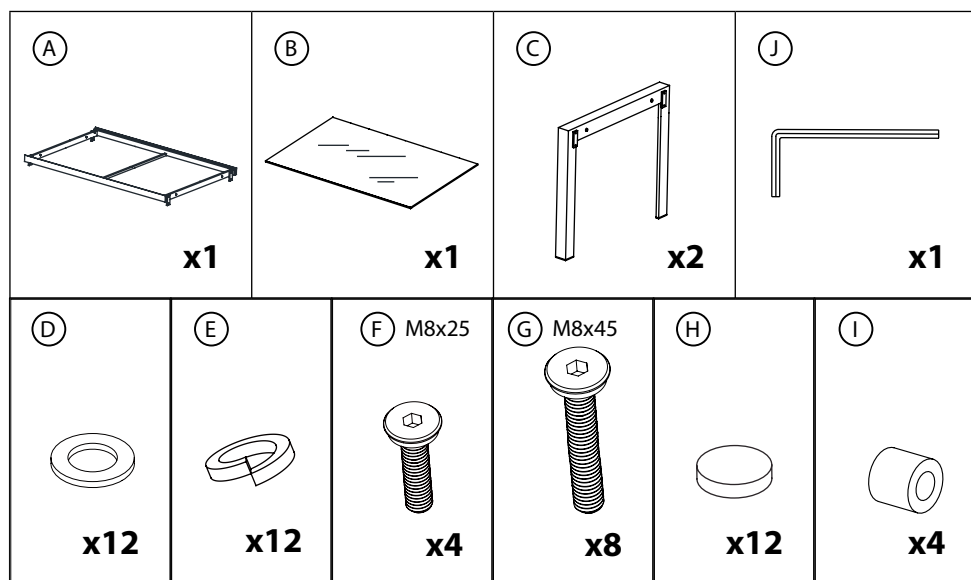

KETTLER

Surf Active Dining Table 170x100cm

T21002-0200

IMPORTANT

PLEASE KEEP THIS BOOKLET FOR FUTURE REFERENCE.
THIS IS IMPORTANT INFORMATION REGARDING THE USE AND
CARE OF YOUR HALOGEN HEATER.

ASSEMBLY
TIME

PERSONS
REQUIRED

Assembly

Do not discard any of the packaging until you have checked that you have all the parts and the pack of fixings.

Helpful advice before you begin:

1. We suggest you spend a short time reading through this leaflet and then follow the simple step by step instructions.
2. Do not discard any of the packaging until you have checked that you have all the parts and the pack of fittings.
3. Assemble this product on a soft surface.
4. To ensure an easier assembly, we strongly advise that all fittings are only finger tightened during initial assembly. Only upon completion of the assembly should all fixing points be fully tightened.
5. We recommend a periodic check on all fixing points to make sure they remain fully tightened.
6. Keep fittings out of children's reach.
7. Do not use any other tools other than those recommended to build this product.
8. Please do not use substitute parts. Use only additional or replacement parts supplied by Kettler.
9. In the unlikely event that this product has missing or damaged parts, please visit our website www.kettler.co.uk/shop.