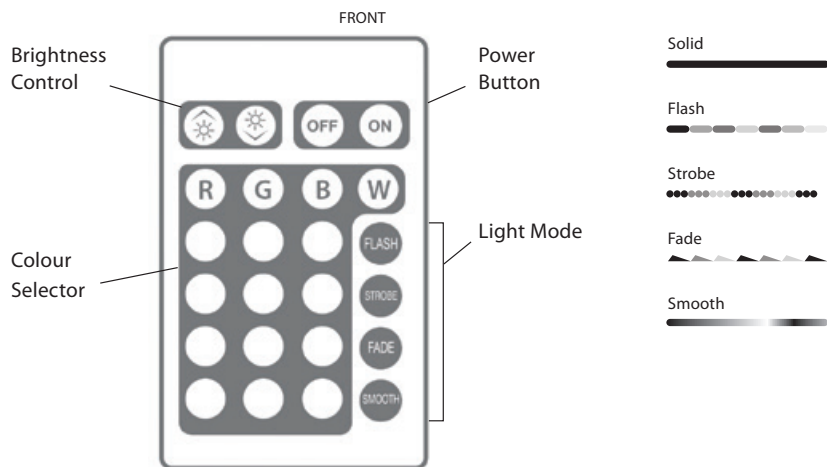

Instructions for use

Remote Control