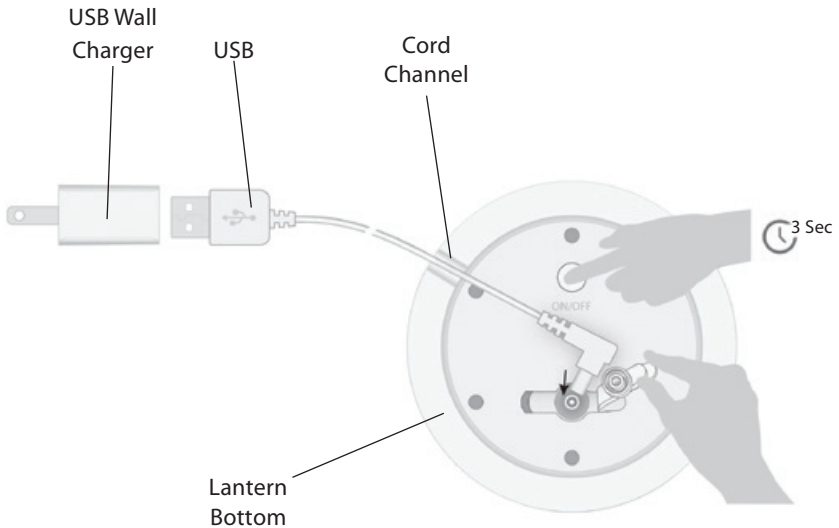

Instructions for use

Fully charge the battery before use.

6-8hr run time

4-5 hr AC charging

4-8 hr USB charging

- Press and hold for 3 seconds to turn on/off.
- Click to cycle through light modes.

STORE AWAY WHEN NOT IN USE. AVOID GETTING WET. DO NOT SUBMERGE IN WATER.