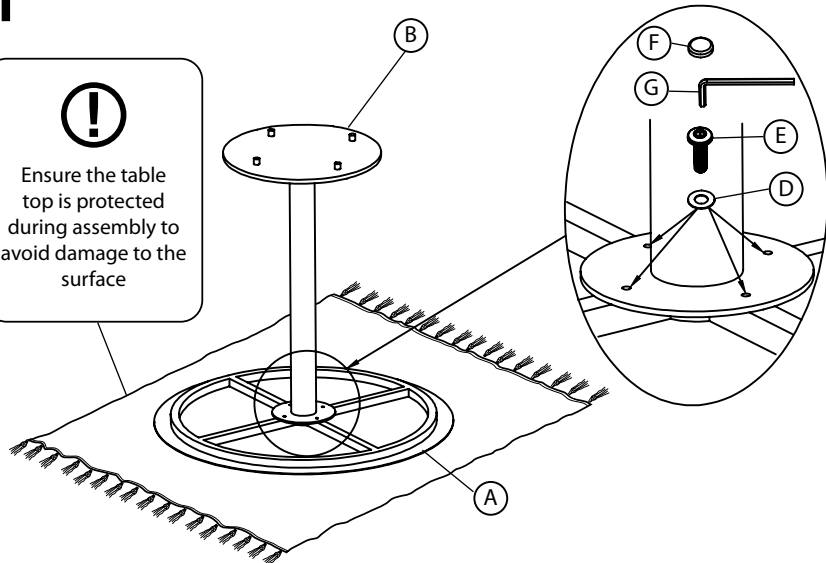

Assembly

1

Ensure the table top is protected during assembly to avoid damage to the surface