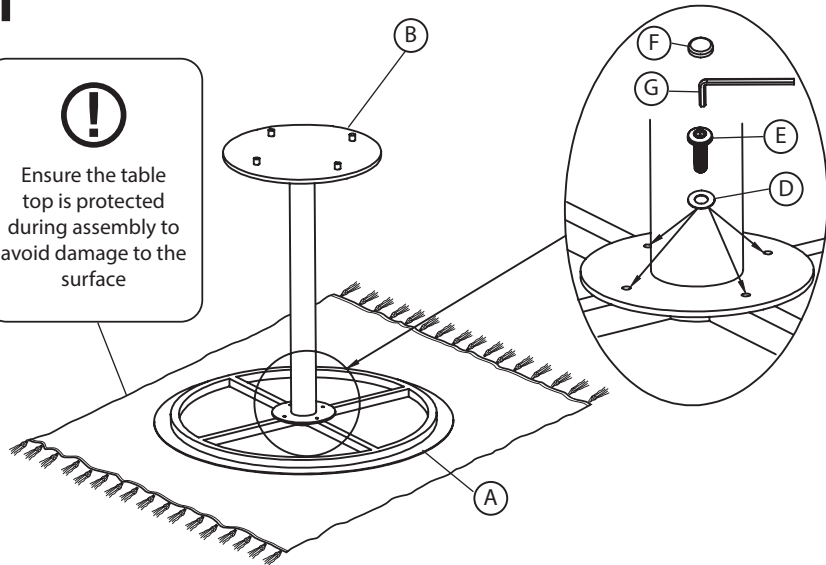

Assembly

1

Ensure the table top is protected during assembly to avoid damage to the surface