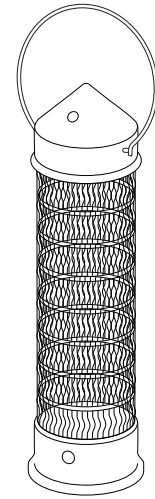

## Copper Electric Lantern Heater – Medium

Heating Element	Product Code	Spec	Wattage
Golden Tube	KLEH141-0400	220-240V	1800W

Average environmental test temperature 20°C

### Heat distribution

This chart shows the increase in the environmental temperature within a 2m radius of the heater.