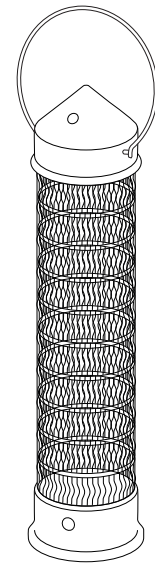

Copper Electric Lantern Heater – Large

Heating Element	Product Code	Spec	Wattage
Golden Tube	KLEH142-0400	220-240V	2000W

Average environmental test temperature 20°C

Heat distribution

This chart shows the increase in the environmental temperature within a 2m radius of the heater.