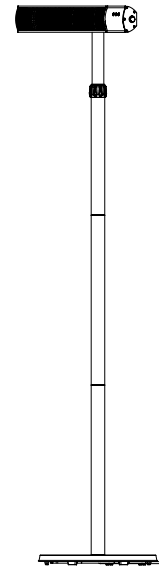

Ibiza Floor Standing Electric Heater

Heating Element	Product Code	Spec	Wattage
Carbon Gold	KLEH162-0600	230V	2500W

Average environmental test temperature 20°C

Heat distribution

This chart shows the increase in the environmental temperature within a 2m radius of the heater.