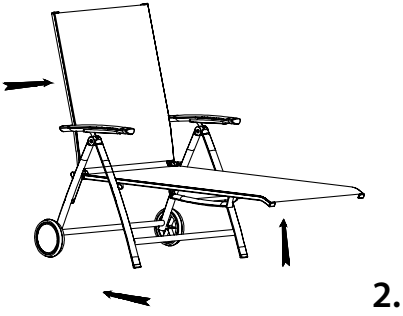

Operation Instructions

How to fold

4.