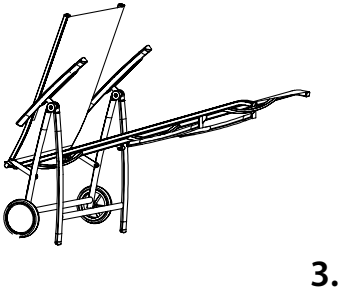

Operation Instructions

How to fold

4.