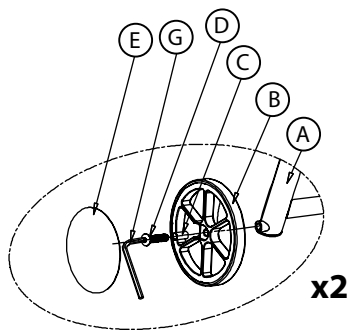

Assembly Instructions

1