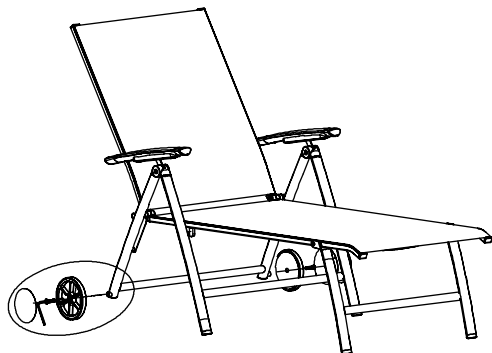

Assembly Instructions

1