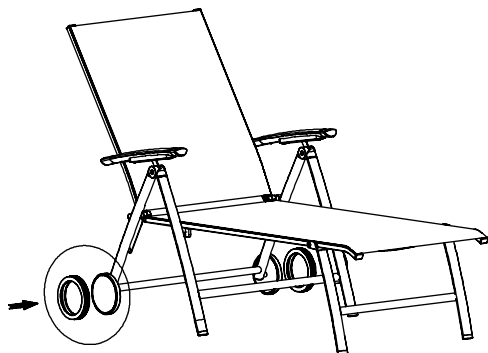

Assembly Instructions

1

2

Finished.