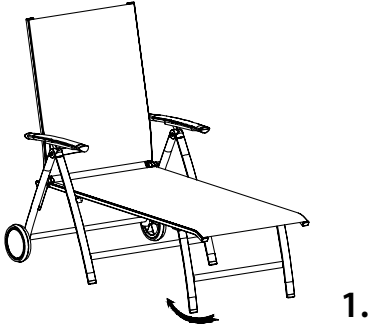

Operation Instructions

How to fold

4.